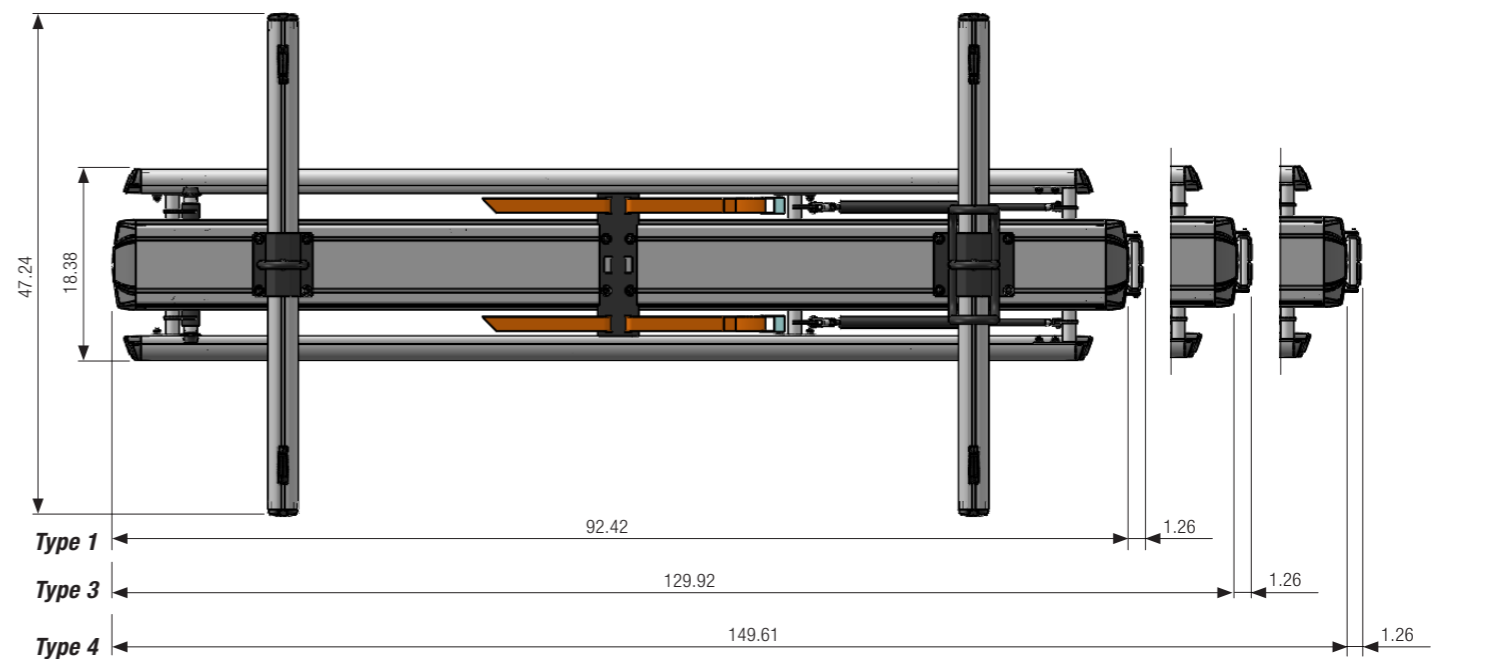

• G2000 Harrier Ladder rack Dimensions: IN

• G2000 MAXI Ladder rack Dimensions: IN

ACCESSORIES

LADDER LOCK & HOLD DOWN - BLCG2HR

Available as an accessory for the G2000 Harrier

PATENT No 0000281312

The stainless-steel Ladder Lock & Hold Down holds ladders without using ratchet straps or another form of straps. The height is adjustable between 1" to 9.1" to accommodate multiple ladders. The Ladder Lock & Hold Down is padlock capable to help prevent theft.