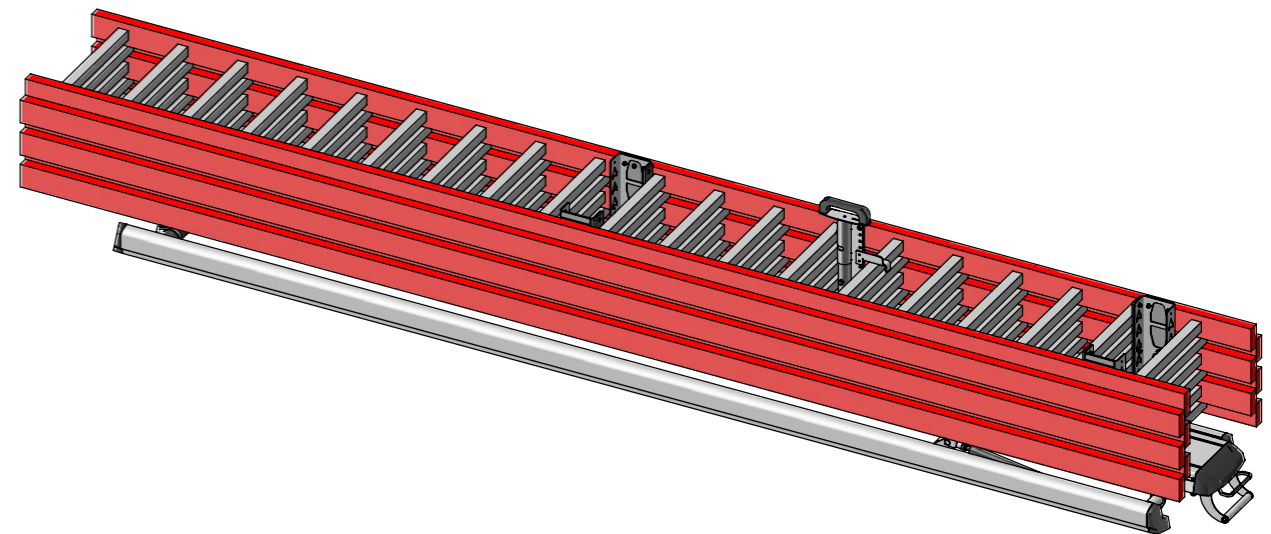

UPGRADE LADDERS SECURE KIT RSG2HR (2) + BLCG2HR-02 (1)

(2 x ladders)

Available as an accessory for the G2000 Harrier

Made of stainless-steel, the Upgrade Ladders Secure Kit consists of two RSG2HRs that are adjustable in width between 11"-17.3" for forward or backward ladders holding from the inside and one BLCG2HR-02 Ladder Lock & Hold Down for holding the ladders upward. The height is adjustable between 7.4" to 14.5" to accommodate multiple ladders. The Ladder Lock & Hold Down is padlock capable to help prevent theft.