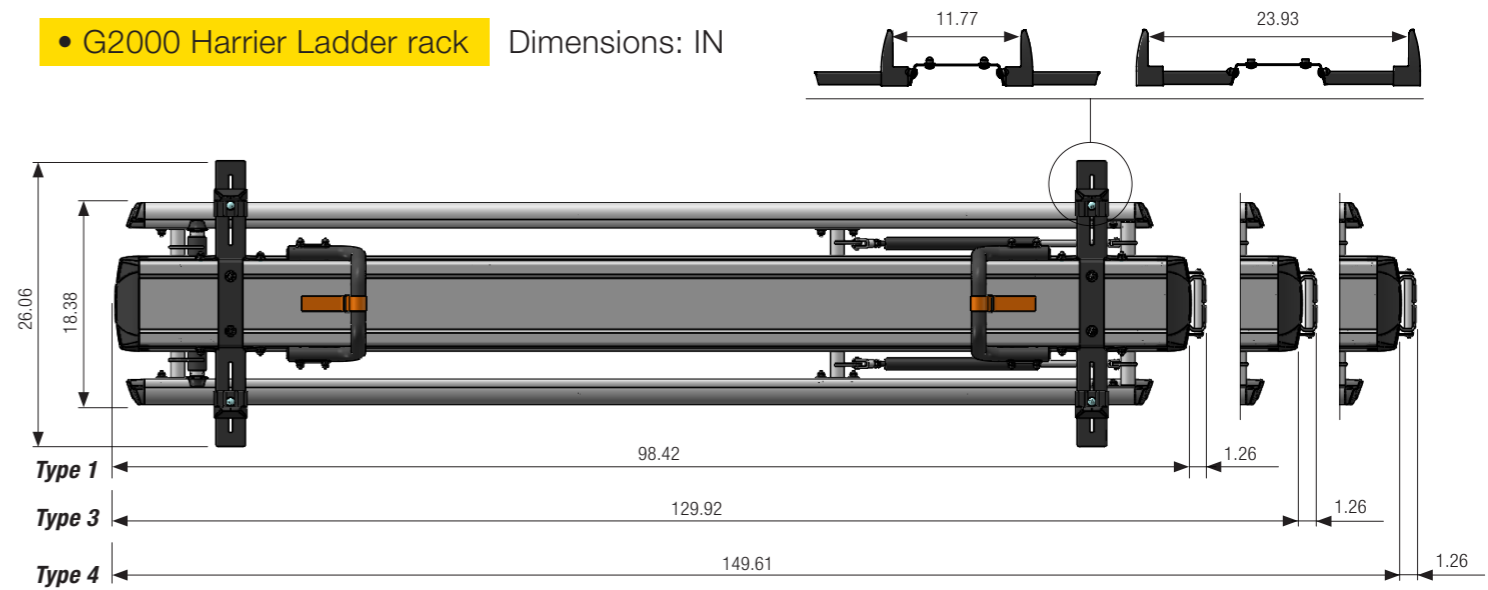

• G2000 Harrier Ladder rack Dimensions: IN