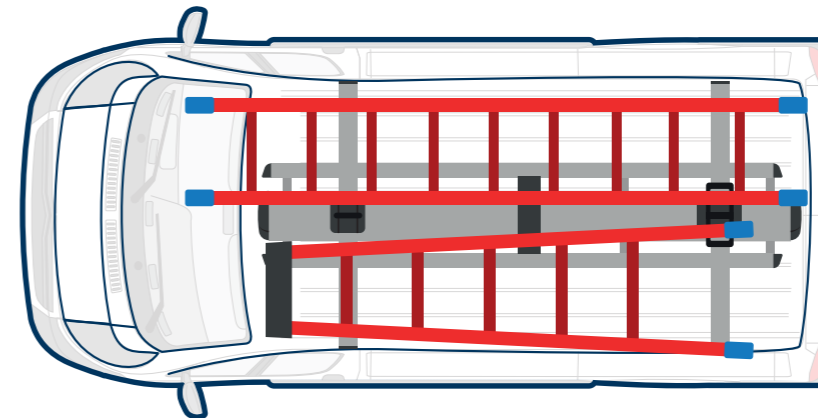

1 X G2000 MAXI WITH 2 X EXTENSION LADDERS

Loading and unloading heavy long ladders from high roofs ergonomically, up to 2 x extension ladders without stacking by installing 1 x G2000 Maxi ladder rack and carrying on productive and ergonomic operations.

Loading 2 x
extension ladders
one beside the other

Maximum loading
capacity up to
132 lbs.