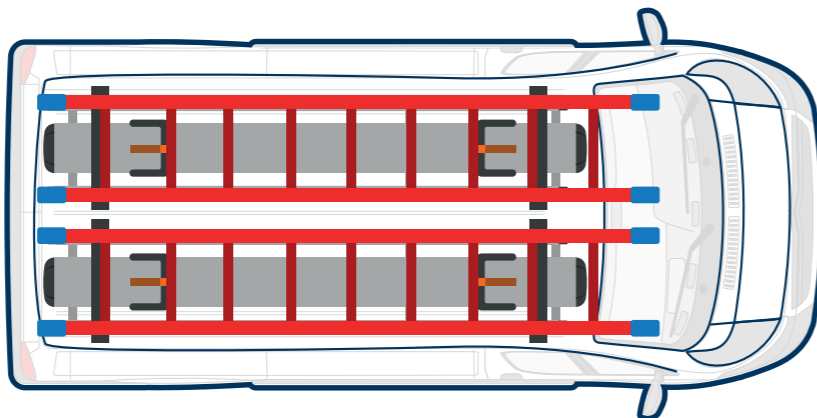

2 X G2000 HARRIER WITH 2 X EXTENSION LADDER**

UP TO
264 lbs.

Doubling the loading capacity up to 264 lbs. by installing 2 x G2000 Harrier ladder racks and carrying on productive and ergonomic operations.

Loading 2 x extension
ladders**

Overall loading capacity
up to 264 lbs., 132 lbs.
for each ladder rack

The G2000 Harrier's ladders holding system can be upgraded for holding 2 x extension ladders on each equipment by stacking them.

* 1 x G2000 Harrier upgraded ladder rack can load 2 x extension ladder and up to 132 lbs.

** 2 x G2000 Harrier upgraded ladder racks can load 4 x extension ladders and up to 264 lbs.

CONFIGURATIONS

UP TO
132 lbs.

1 X G2000 MAXI WITH 1 X EXTENSION LADDERS

Loading and unloading heavy long ladders from high roofs ergonomically.

Loading
1 x extension ladder

Maximum loading
capacity up to
132 lbs.