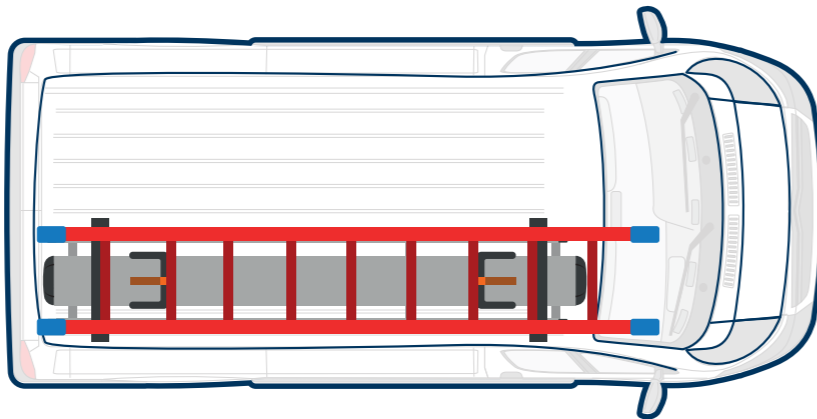

CONFIGURATIONS

1 X G2000 HARRIER WITH 1 X EXTENSION LADDER*

UP TO
132 lbs.

Loading and unloading heavy long ladders from high roofs ergonomically.

Loading
1 x extension ladder*

Maximum loading
capacity up to
132 lbs.