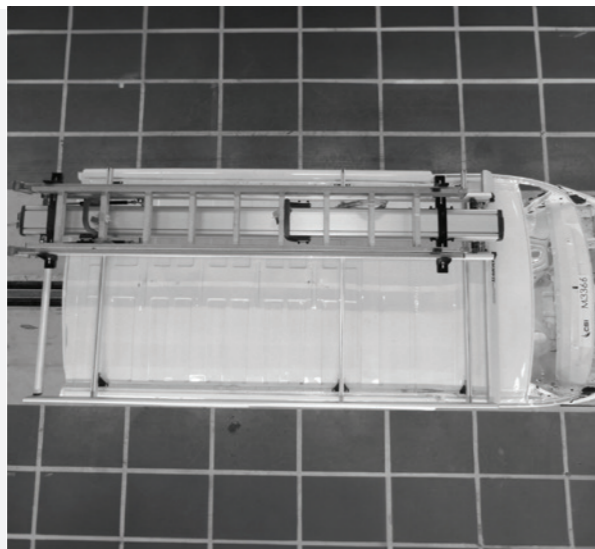

SECURE

new profile parts are designed to
be safe, strong and low profile;
reducing both wind noise and
reducing impact
on fuel consumption.