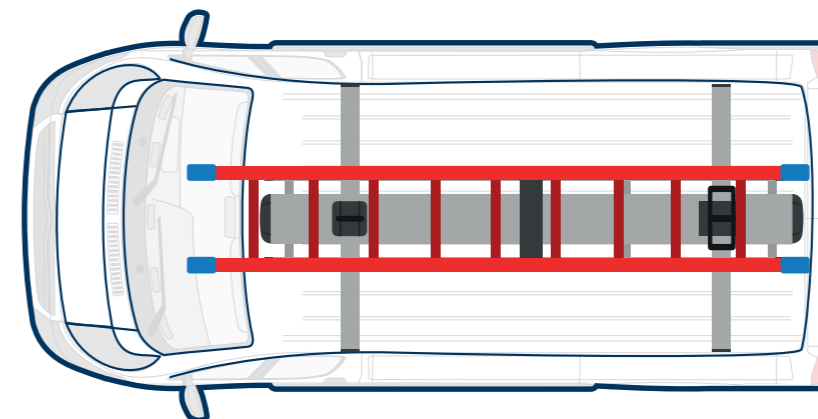

CONFIGURATIONS

1 X G2000 HARRIER WITH 1 X EXTENSION LADDER*

UP TO
132 lbs.

Loading and unloading heavy long ladders from high roofs ergonomically.

Loading
1 x extension ladder*

Maximum loading
capacity up to
132 lbs.

2 X G2000 HARRIER WITH 2 X EXTENSION LADDER**

UP TO
264 lbs.

Doubling the loading capacity up to 264 lbs. by installing 2 x G2000 Harrier ladder racks and carrying on productive and ergonomic operations.

Loading 2 x extension
ladders**

Overall loading capacity
up to 264 lbs., 132 lbs.
for each ladder rack

The G2000 Harrier's ladders holding system can be upgraded for holding 2 x extension ladders on each equipment by stacking them.

* 1 x G2000 Harrier upgraded ladder rack can load 2 x extension ladder and up to 132 lbs.

** 2 x G2000 Harrier upgraded ladder racks can load 4 x extension ladders and up to 264 lbs.

CONFIGURATIONS

UP TO
132 lbs.

1 X G2000 MAXI WITH 1 X EXTENSION LADDERS

Loading and unloading heavy long ladders from high roofs ergonomically.

Loading
1 x extension ladder

Maximum loading
capacity up to
132 lbs.

UP TO
132 lbs.

1 X G2000 MAXI WITH 2 X EXTENSION LADDERS

Loading and unloading heavy long ladders from high roofs ergonomically, up to 2 x extension ladders without stacking by installing 1 x G2000 Maxi ladder rack and carrying on productive and ergonomic operations.

Loading 2 x
extension ladders
one beside the other

Maximum loading
capacity up to
132 lbs.